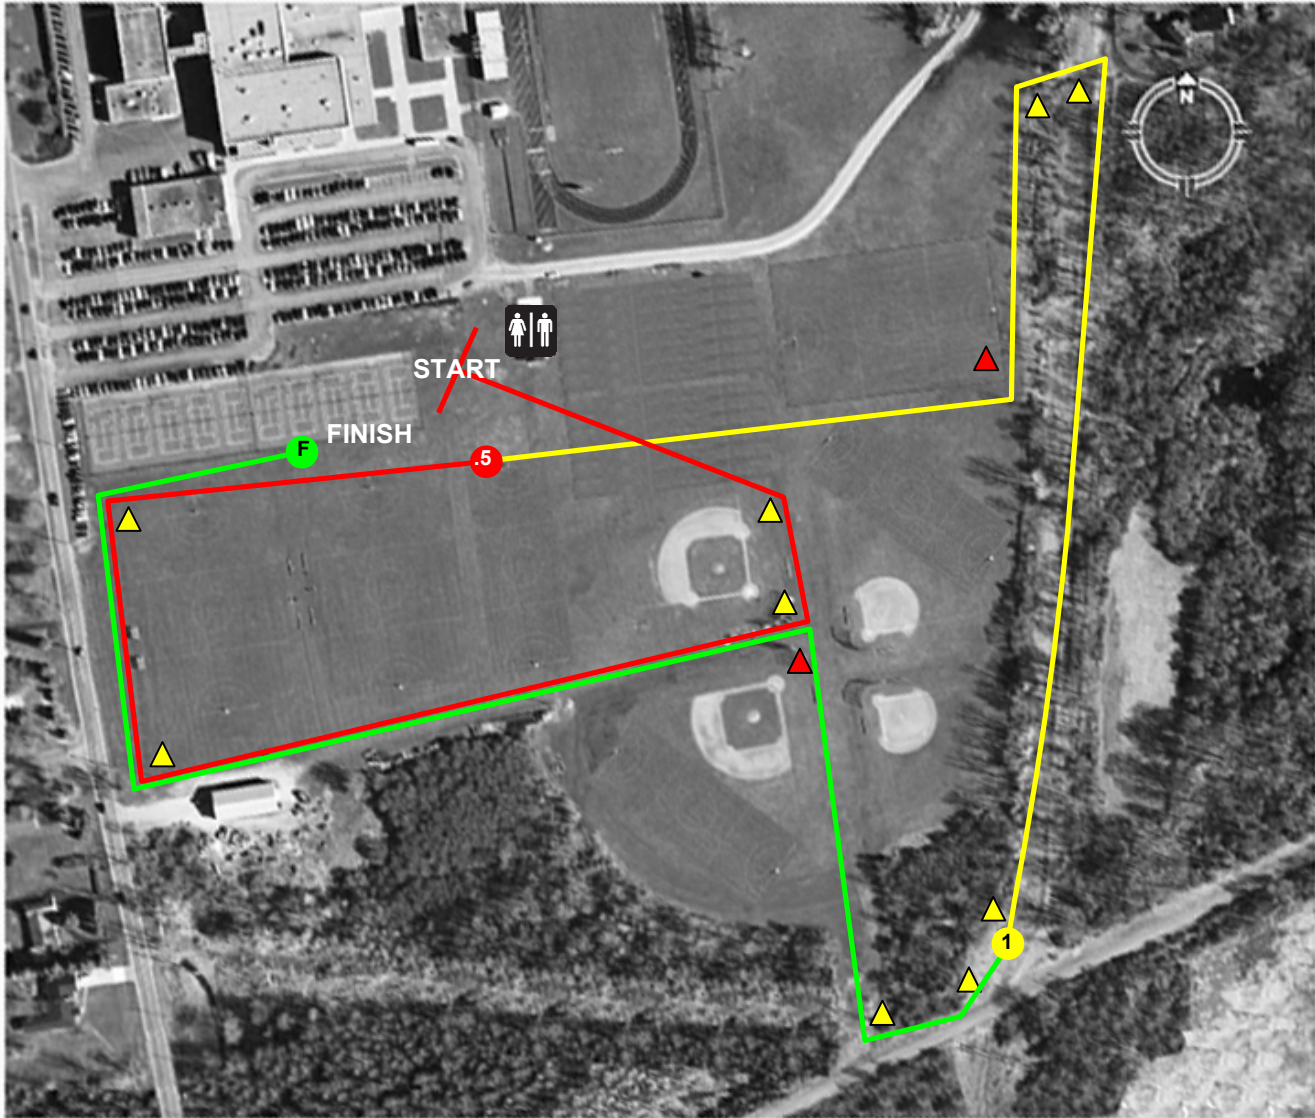

CLARENCE MODIFIED CROSS COUNTRY 1.5mile COURSE – CLARENCE HIGH SCHOOL

Revised 2009

KEY

 First 1/2 mi

 Second 1/2 mi

 Last 1/2 mi

 Left Turn Flag

 Right Turn Flag

 Restrooms